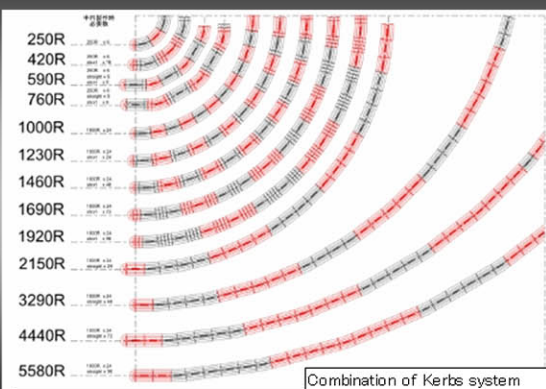

Items for Individual Customers

Training Marker Kit (Red White)

Price ¥3,000

- JAN 4560354070310
- Item Number TT-7031
- Color Red and White
- Lot 1000R parts (12pcs) + End parts (8pcs)
- Material PP
- Package Size 580mm×160mm

Training Marker Kit (Silver color)

Price ¥3,500

- JAN 4560354070389
- Item Number TT-7038
- Color Silver
- Lot Main parts 12Pieces, End parts 8Pieces
- Material PP
- Package Size 580mm×160mm

NEW

Training Marker Kit Circle 500mm

Price ¥2,800

- JAN 4560354072765
- Item Number TT-7276
- Color Red and White
- Lot 250R(12pcs) + End (4pcs)
- Material PP
- Package Size 230mm×170mm×110mm

Combination of Kerbs system

Combinations are endless.
Make your own realistic circuit.